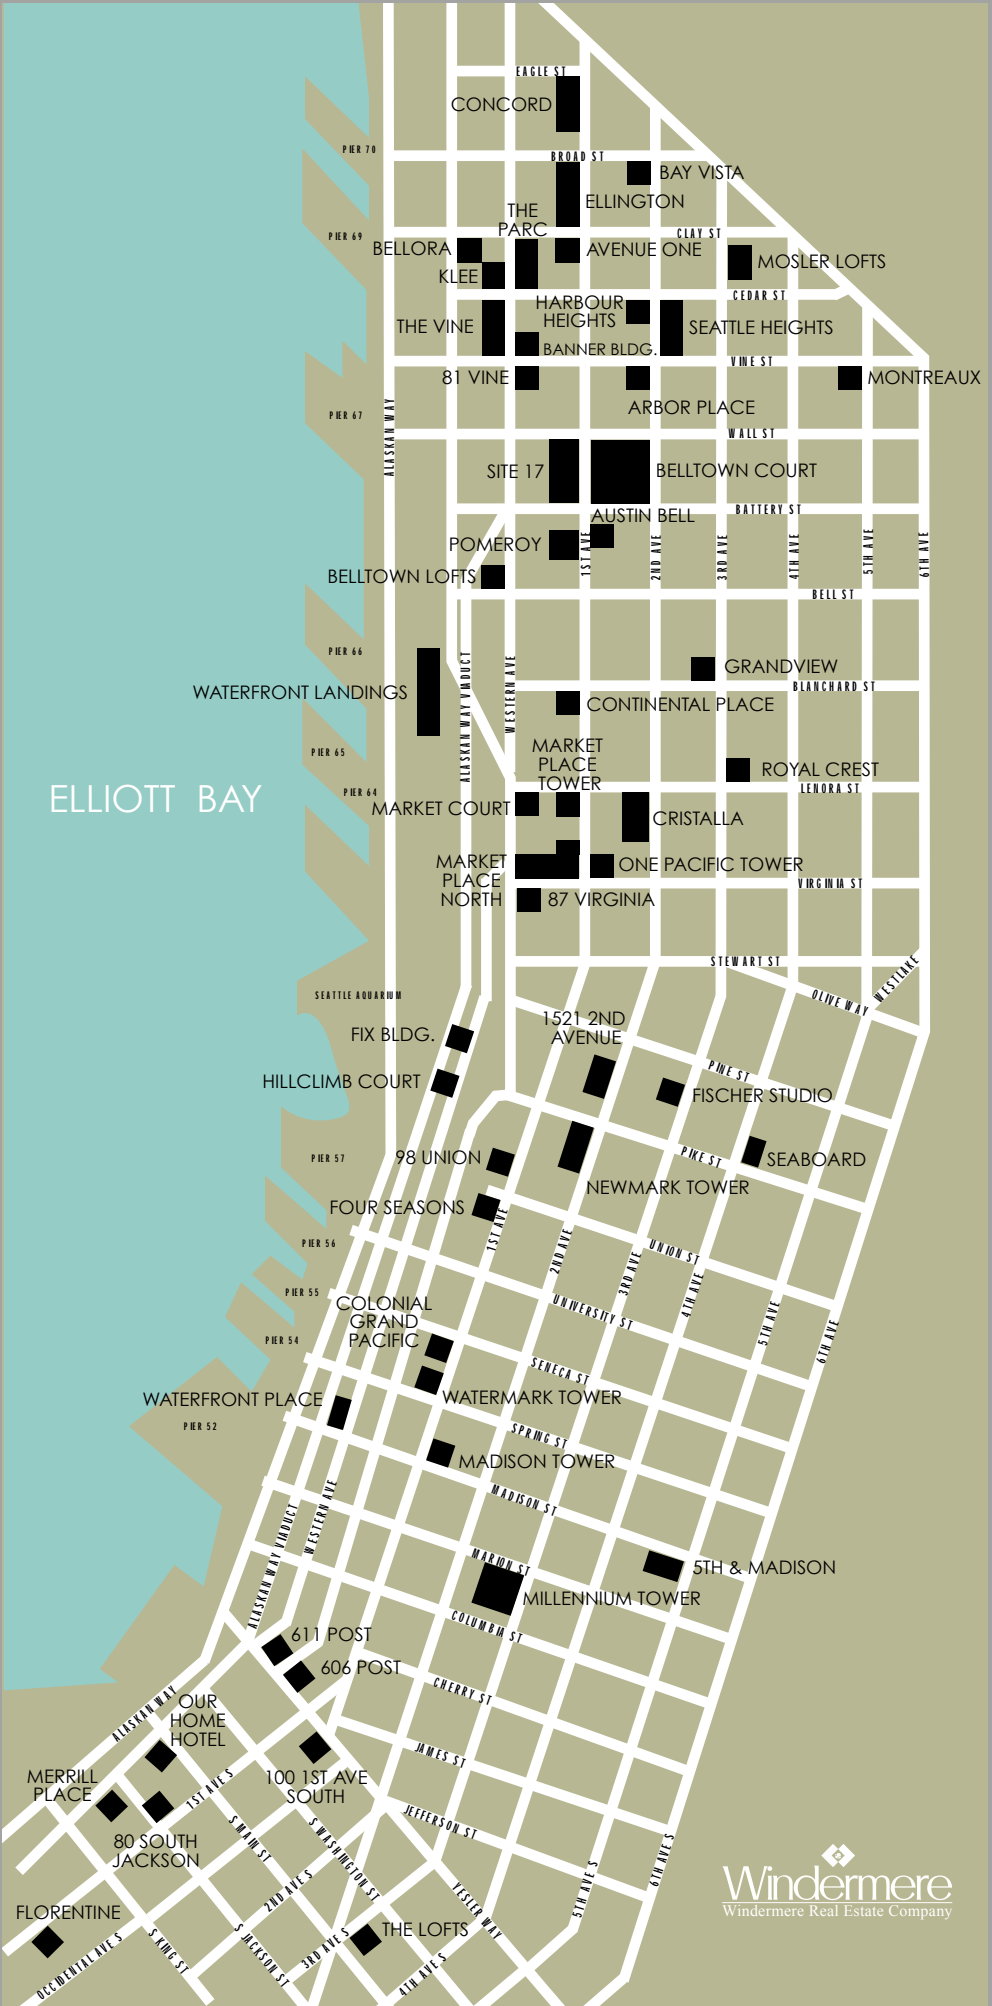

live DOWNTOWN. make your MOVE.

 Windermere
Windermere Real Estate Company

MARY ALICE SHEA
mshea@windermere.com

KARI GRAN
kgran@windermere.com

www.sheagran.com
tel 206.448.4840
fax 206.728.1694