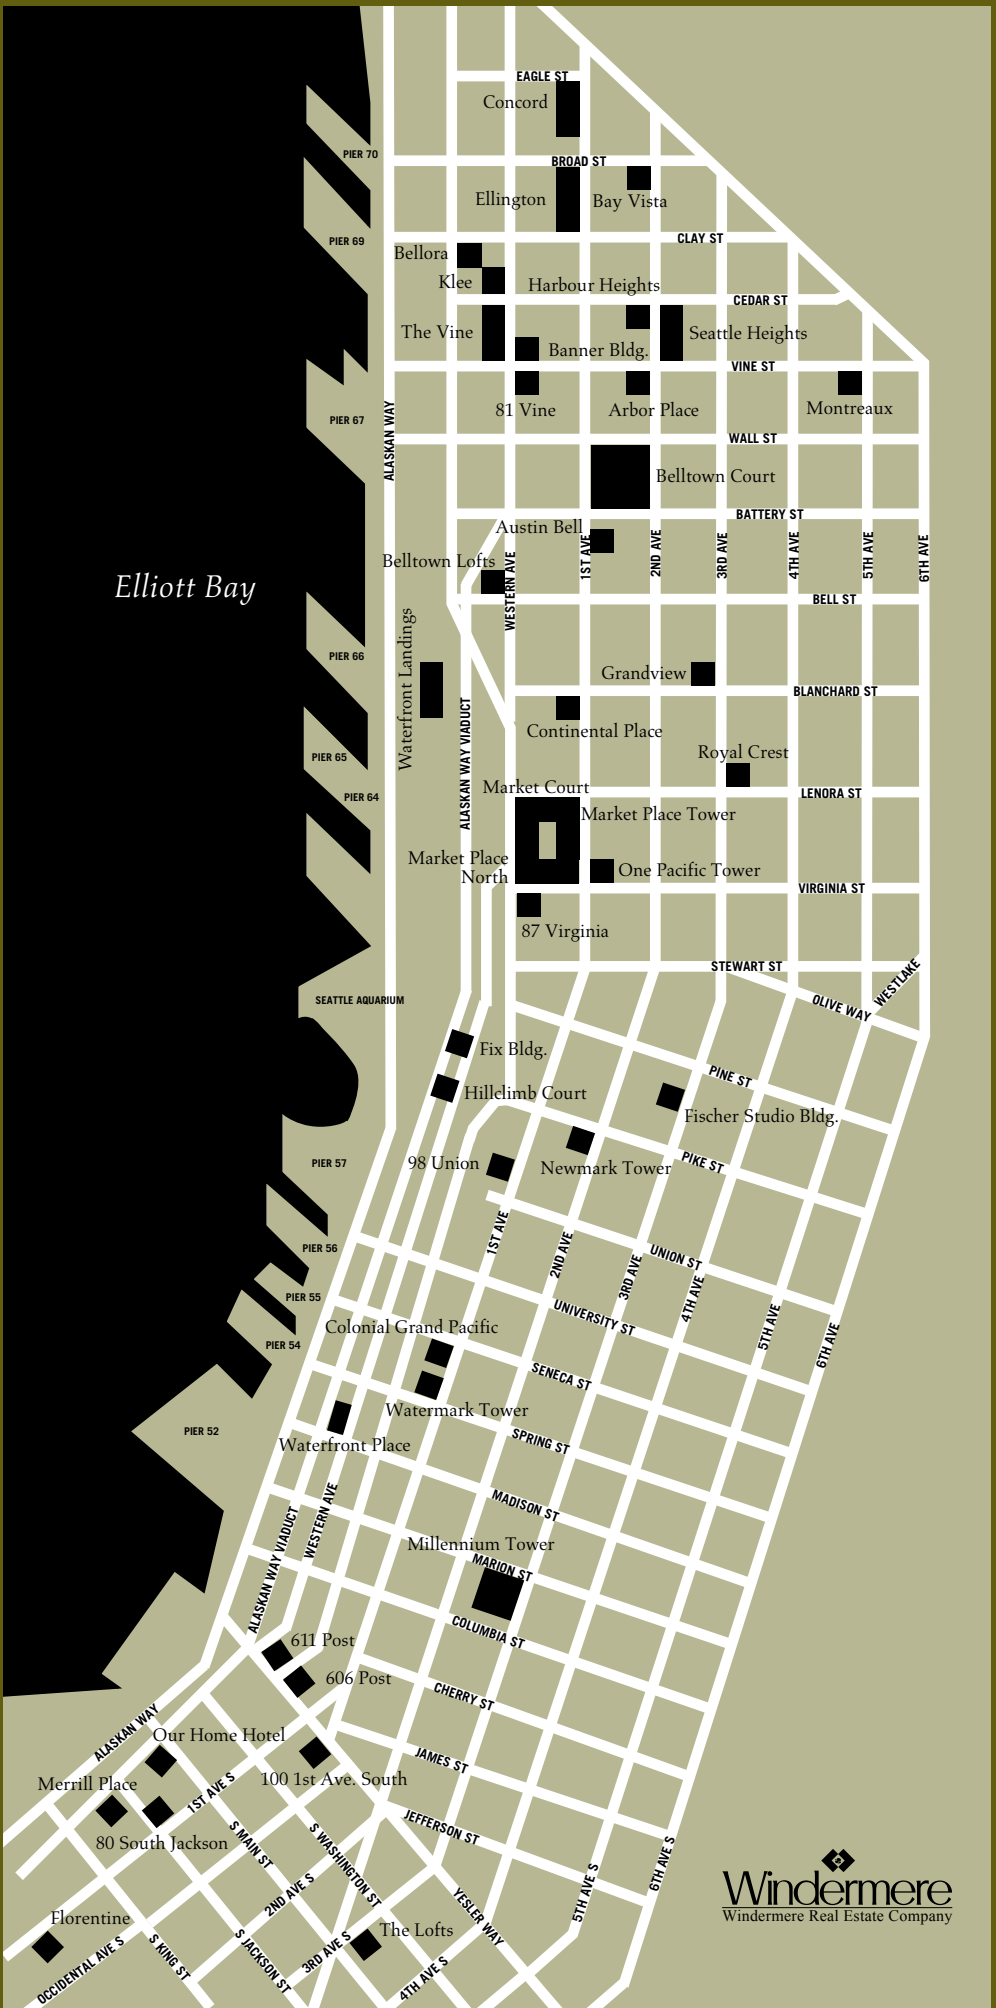

live DOWNTOWN. make your MOVE.

Mary Alice Shea  
mshea@windermere.com

Kari Gran  
kgran@windermere.com

www.sheagran.com  
tel 206 448.4840  
fax 206 728.1694